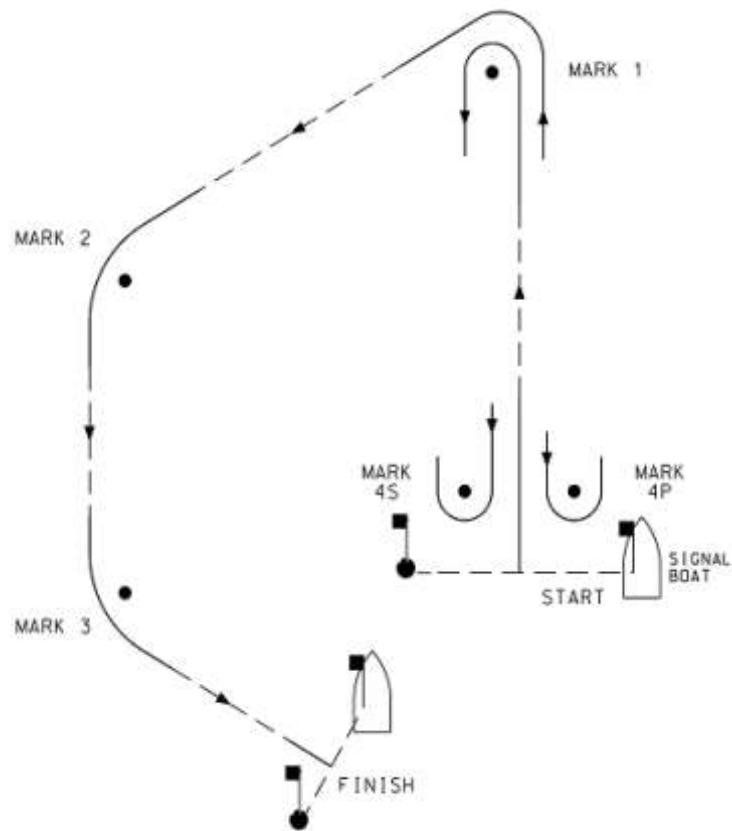

Course Flag: White Flag with course code letters - **OUT**

Course Signal	Configuration
OUT	START – 1 – 2 – 3 – 2 – 3 – FINISH (This is the “Standard” course)
OUT 2	START – 1 – 2 – 3 – 2 – 3 – 2 – 3 – FINISH
OUT 3	START – 1 – 2 – 3 – 2 – 3 – 2 – 3 – 2 – 3 – FINISH
OUT 4	START – 1 – 2 – 3 – 2 – 3 – 2 – 3 – 2 – 3 – 2 – 3 – FINISH

Course: White Flag with course code letters - **IN**

Course Signal	Configuration
IN	START – 1 – 4S/4P – 1 – 2 – 3 – FINISH (This is the “Standard” course)
IN 2	START – 1 – 4S/4P – 1 – 4S/P – 1 – 2 – 3 – FINISH
IN 3	START – 1 – 4S/4P – 1 – 4S/P – 1 – 4S/P – 1 – 2 – 3 – FINISH
IN 4	START – 1 – 4S/4P – 1 – 4S/P – 1 – 4S/P – 1 – 4S/P – 1 – 2 – 3 – FINISH

Course
White
course
Letters

Course:
Flag with
code
- WIND

Course Signal	Configuration
WIND 2	START – 1 – 1A – 4S/4P – 1 – 1A – 4S/4P - FINISH
WIND 3	START – 1 – 1A – 4S/4P – 1 – 1A – 4S/4P – 1 – 1A – 4S/4P - FINISH
WIND 4	START – 1 – 1A – 4S/4P – 1 – 1A – 4S/4P – 1 – 1A – 4S/4P 1 – 1A – 4S/4P - FINISH