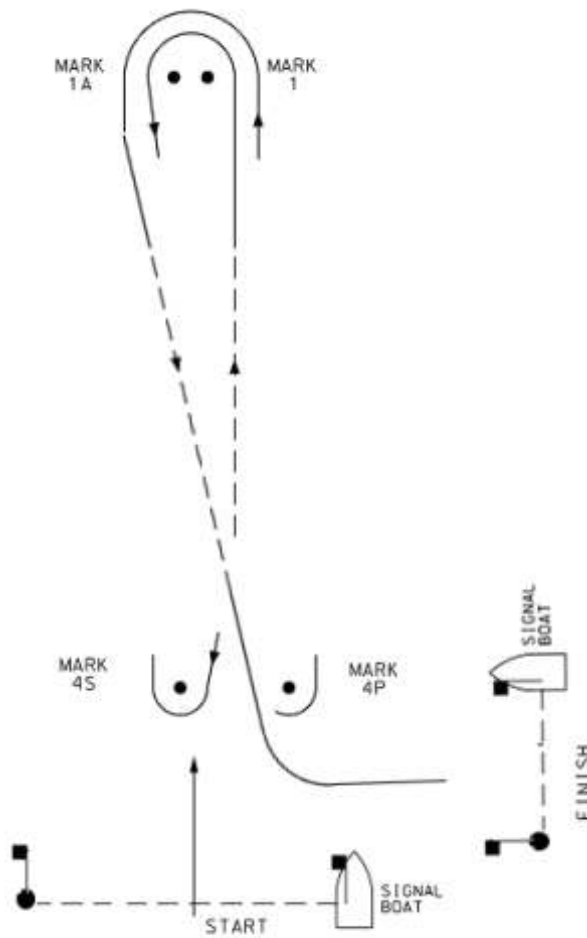

Course Flag: White Flag with course code letters - **OUT**

Course Signal	Configuration
OUT	START – 1 – 2 – 3 – 2 – 3 – FINISH (This is the “Standard” course)
OUT 2	START – 1 – 2 – 3 – 2 – 3 – 2 – 3 – FINISH
OUT 3	START – 1 – 2 – 3 – 2 – 3 – 2 – 3 – 2 – 3 – FINISH
OUT 4	START – 1 – 2 – 3 – 2 – 3 – 2 – 3 – 2 – 3 – 2 – 3 – FINISH

Course: White Flag with course code letters - **IN**

Course Signal	Configuration
IN	START – 1 – 4S/4P – 1 – 2 – 3 – FINISH (This is the “Standard” course)
IN 2	START – 1 – 4S/4P – 1 – 4S/P – 1 – 2 – 3 – FINISH
IN 3	START – 1 – 4S/4P – 1 – 4S/P – 1 – 4S/P – 1 – 2 – 3 – FINISH
IN 4	START – 1 – 4S/4P – 1 – 4S/P – 1 – 4S/P – 1 – 4S/P – 1 – 2 – 3 – FINISH

Course
White
course
Letters

Course:
Flag with
code
- WIND

Course Signal	Configuration
WIND 2	START – 1 – 1A – 4S/4P – 1 – 1A – 4S/4P - FINISH
WIND 3	START – 1 – 1A – 4S/4P – 1 – 1A – 4S/4P – 1 – 1A – 4S/4P - FINISH
WIND 4	START – 1 – 1A – 4S/4P – 1 – 1A – 4S/4P – 1 – 1A – 4S/4P 1 – 1A – 4S/4P - FINISH